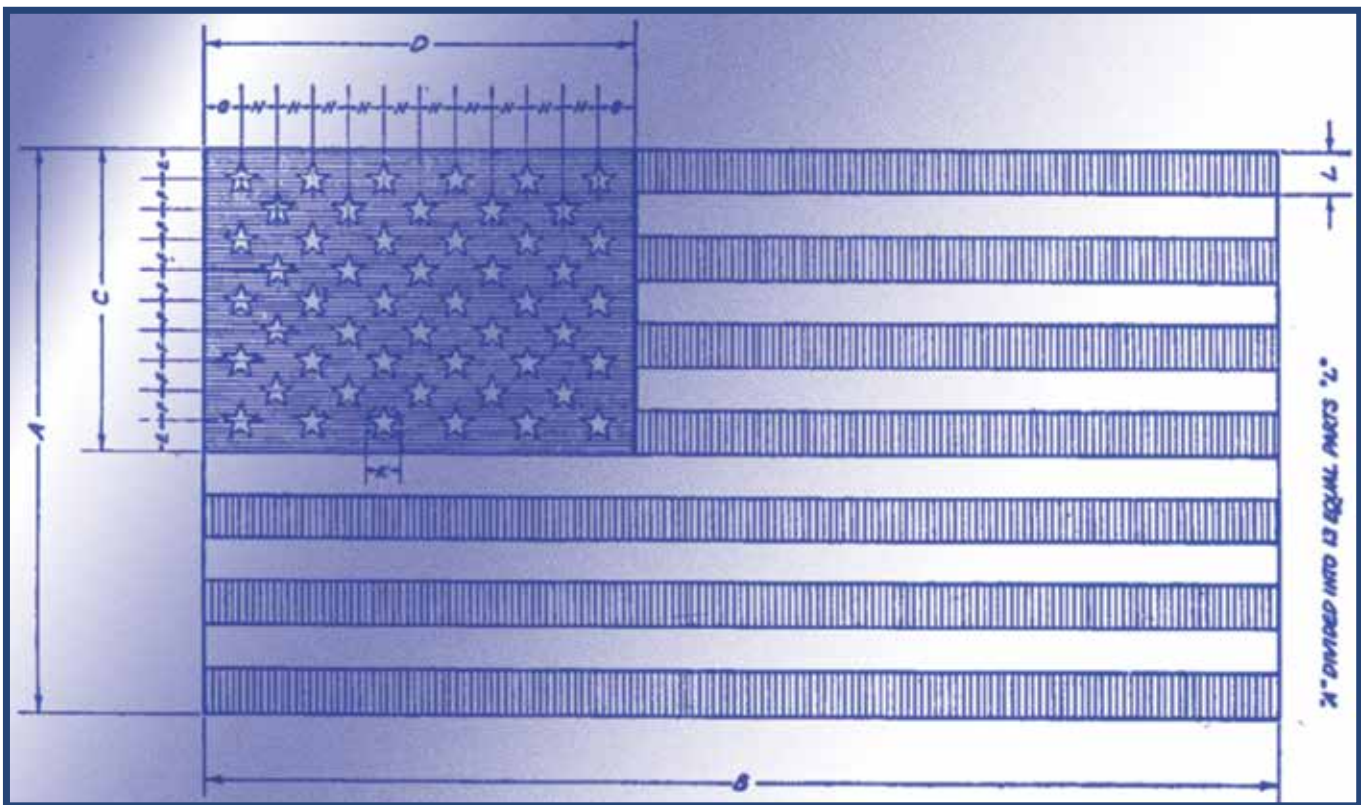

- Nylon gold fringed flag with sewn stripes and embroidered stars
- Exclusive Perma-Nyl® commercial grade strength nylon
- Color matched thread
- BEST™ 2-ply, mercerized cotton bunting
- Heavy canvas duck heading constructed to government specifications
- #2 rolled rim, solid brass, toothed grommets
- Official government size (1:1.9) hoist to fly ratio