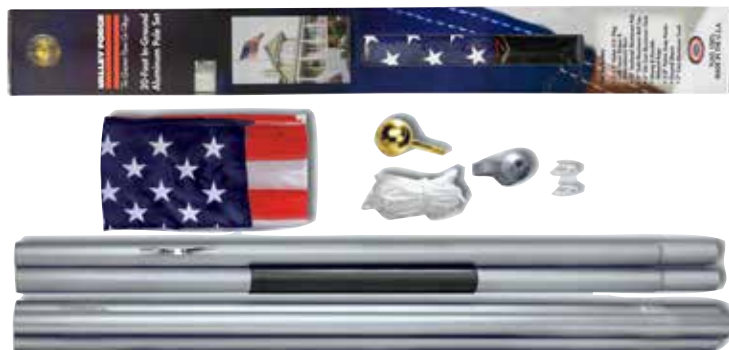

*Please see the 2022 Price Catalog for replacement pole sections on our website at www.ValleyForgeFlag.com

16TLP-1

TSRAFP

AFP20F

ITEM#	SIZE	CONTENTS & ACCESSORIES
AFP20F*	20' aluminum 5-section pole set	-3' x 5' nylon U.S. flag -Embroidered star field, sewn stripes -20' aluminum 5-section pole -Gold aluminum ball top -16-gauge aluminum pole -6" die cast aluminum cleat -Super-strong halyard rope -(2) snap hooks -18" PVC ground sleeve -2" cast aluminum truck with nylon pulley
AFP20*	same contents as above	- Flag not included
SFP18F-S*	18' steel 5-section pole	-3' x 5' polycotton U.S. flag -Printed stars & stripes -18' steel 5-section pole -Gold aluminum ball top -2" OD steel pole -6" die cast aluminum cleat -Super-strong halyard rope -(2) snap hooks -18" PVC ground sleeve -2" cast aluminum truck with nylon pulley
16TLP-1	16' fiberglass telescoping pole	-16' telescoping flagpole -1-1/2" OD fiberglass -Aluminum ball top -Wheel mount bracket -Ground sleeve -Flag hooks -Nylon carry bag -U.S. flag is NOT included
TSRAFP	Tapered Sectional Aluminum Flagpole	-5 sections -3" bottom to 2" top taper -Does not include flag -20-ft high -.05512" wall thickness