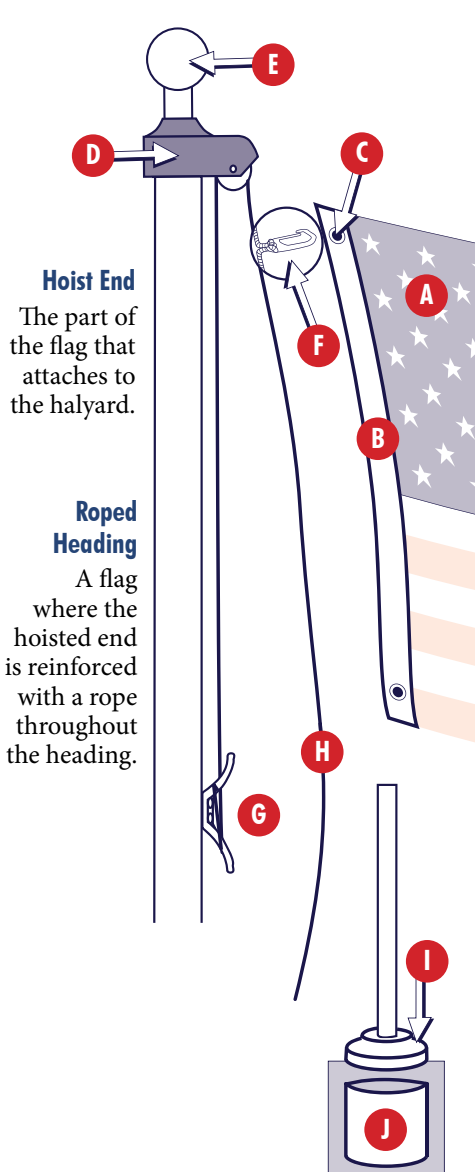

Hoist End
The part of the flag that attaches to the halyard.

Roped Heading
A flag where the hoisted end is reinforced with a rope throughout the heading.

Fly End
The end of the flag that “flies” in the breeze, also the part of the flag that endures the most stress.

SST
A type of heading that uses the base fabric of the flag to construct a sleeve that usually slides over a pole, with a tab to attach near top.

Fabric Sleeve
A type of heading that adds a piece of fabric to an existing flag to construct a sleeve that usually slides over a pole, with a tab to attach near top.

Pole Hem
The same heading as fabric sleeve but with a fabric lining.

DETERMINING FLAG SIZE

The length of the flag should be at least 1/4 the height of the pole. For example, a 40' pole requires a 6' x 10' flag or larger. This guideline applies to poles 20' and larger. Most residential flags are 3' x 5' or 4' x 6'. Most small industrial and commercial buildings use either a 5' x 8' or a 6' x 10' flag. Major industrial, municipal and government buildings require 8' x 12' and larger. However, the size of the pole is the determining factor.

Flagpole	Flag
20'	3'x5', 4'x6'
25'	4'x6', 5'x8'
30' – 35'	5'x8', 6'x10'
40' – 45'	6'x10' – 8'x12'
50'	8'x12' – 10'x15'
60' – 65'	10'x15' – 10'x19'
70' – 80'	10'x19' – 12'x18'
90' – 100'	20'x38' – 30'x50'

Flag length should be at least 1/4 the height of the pole.